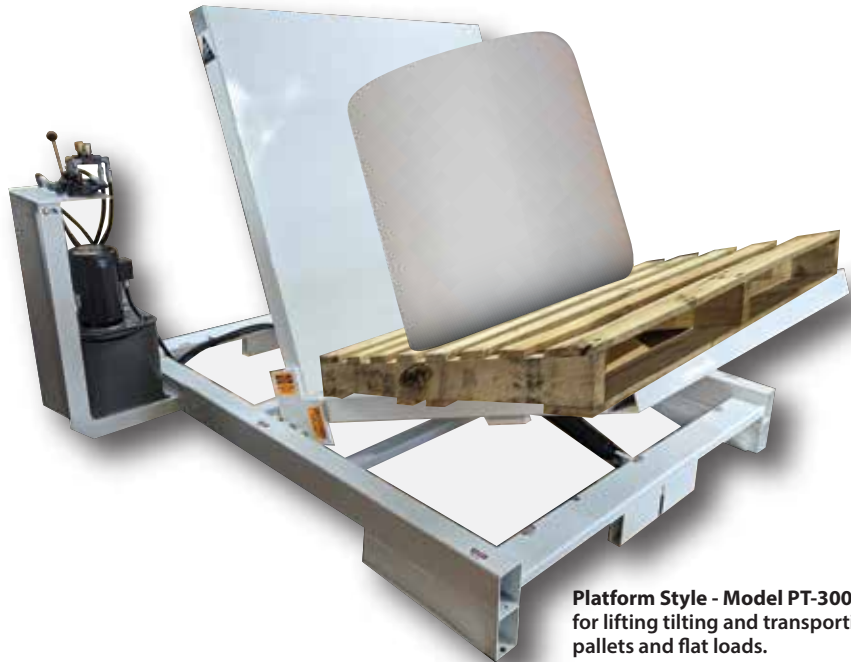

Pal-A-Tilt 90° by AZTECH

Mobile Pallet & Large Roll Tilter

The AzTech Pal-A-Tilt Series of Pallet and Large Roll Tilters, with models capable of lifting and tilting loads up to 3000 LBS., allows you to tilt your load or roll products a full 90 degrees. The Pal-A-Tilt with it's standard hydraulic rotation, is available with smooth heavy-duty wheels for easy maneuvering, and with its robust all-steel construction will provide year after year of safe dependable service.

Platform Style - Model PT-3000 for lifting tilting and transporting pallets and flat loads.

- Reduces Workplace Injuries and Material Damage
- Heavy Duty Hydraulics for smooth effortless operation
- Capable of tilting loads up to 3000 lbs.
- Robust All-Steel Construction for extreme durability
- May be modified for your exact needs. Ask Salesman for details.

Cradle-Style - Model PT-2000 for lifting, tilting and transporting large roll products

AZTECH
CONVERTING SYSTEMS

(800) 829-8351
(480) 951-8351

www.aztechconverting.com